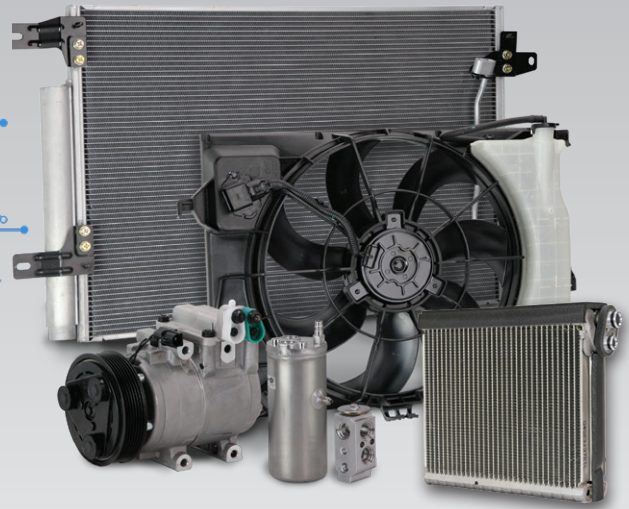

OCTOBER - NOVEMBER

TECH GIVEAWAY

ON A/C PRODUCTS

- COMPRESSORS
- TX VALVES
- ELECTRIC FANS
- AC FITTINGS
- CONDENSERS
- DRIERS
- EVAPORATORS
- & MORE

Spend $5,000 (ex GST) accumulated on **ANY* A/C PRODUCTS** during October & November and receive a **BONUS Samsung Galaxy Tab A9+ 11" Wi-Fi 64GB**